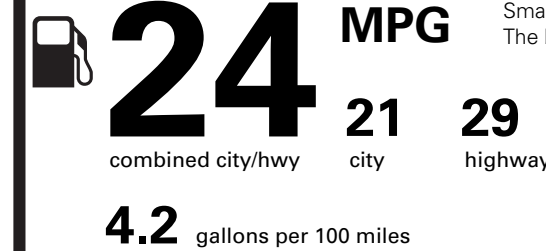

(MSRP)

(MSRP)

PRICE INFORMATION

BASE PRICE	\$63,595.00
TOTAL OPTIONS/OTHER	4,250.00
TOTAL VEHICLE & OPTIONS/OTHER	67,845.00
DESTINATION & DELIVERY	1,995.00

EPA DOT Fuel Economy and Environment

Gasoline Vehicle

Fuel Economy

Small SUVs range from 14 to 125 MPG. The best vehicle rates 146 MPGe.

You spend **\$1,750** more in fuel costs over 5 years compared to the average new vehicle.

Annual fuel cost **\$2,050**

Fuel Economy & Greenhouse Gas Rating (tailpipe only) Smog Rating (tailpipe only)