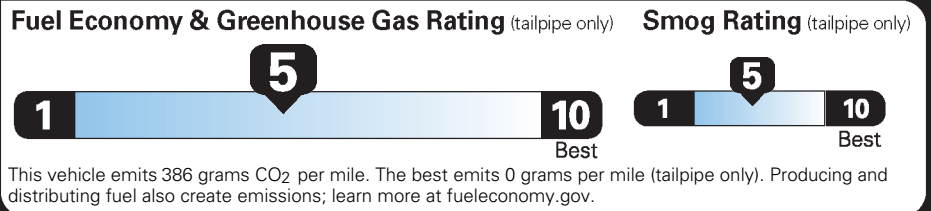

Actual results will vary for many reasons, including driving conditions and how you drive and maintain your vehicle. The average new vehicle gets 27 MPG and costs $7,000 to fuel over 5 years. Cost estimates are based on 15,000 miles per year at $2.55 per gallon. MPGe is miles per gasoline gallon equivalent. Vehicle emissions are a significant cause of climate change and smog.

fueleconomy.gov