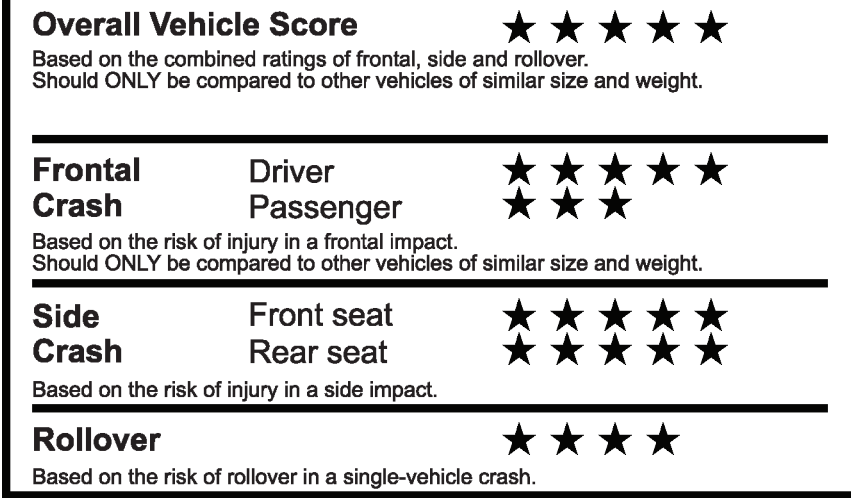

fueleconomy.gov

GOVERNMENT 5-STAR SAFETY RATINGS

Star ratings range from 1 to 5 stars (★★★★★), with 5 being the highest. Source: National Highway Traffic Safety Administration (NHTSA). www.safercar.gov or 1-888-327-4236