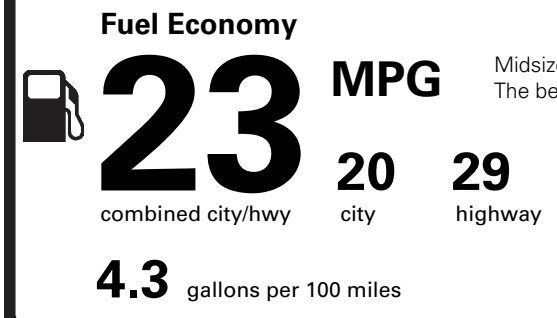

PRICE INFORMATION (MSRP)

BASE PRICE	\$46,995.00
TOTAL OPTIONS/OTHER	4,695.00
TOTAL VEHICLE & OPTIONS/OTHER	51,690.00
DESTINATION & DELIVERY	995.00

EPA DOT Fuel Economy and Environment

Gasoline Vehicle

Midsized Cars range from 12 to 136 MPG. The best vehicle rates 136 MPGe.

You spend \$1,250 more in fuel costs over 5 years compared to the average new vehicle.

Annual fuel cost \$1,650

Actual results will vary for many reasons, including driving conditions and how you drive and maintain your vehicle. The average new vehicle gets 27 MPG and costs \$7,000 to fuel over 5 years. Cost estimates are based on 15,000 miles per year at \$2.55 per gallon. MPGe is miles per gasoline gallon equivalent. Vehicle emissions are a significant cause of climate change and smog.