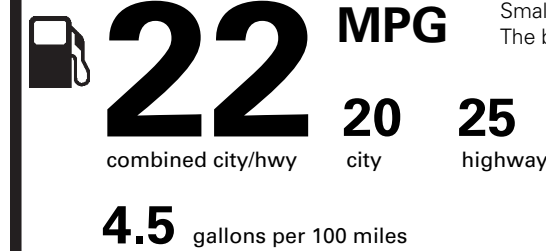

EPA DOT Fuel Economy and Environment

Gasoline Vehicle

Fuel Economy

Small SUVs range from 16 to 120 MPG. The best vehicle rates 136 MPGe.

You spend **\$1,750**

more in fuel costs over 5 years compared to the average new vehicle.